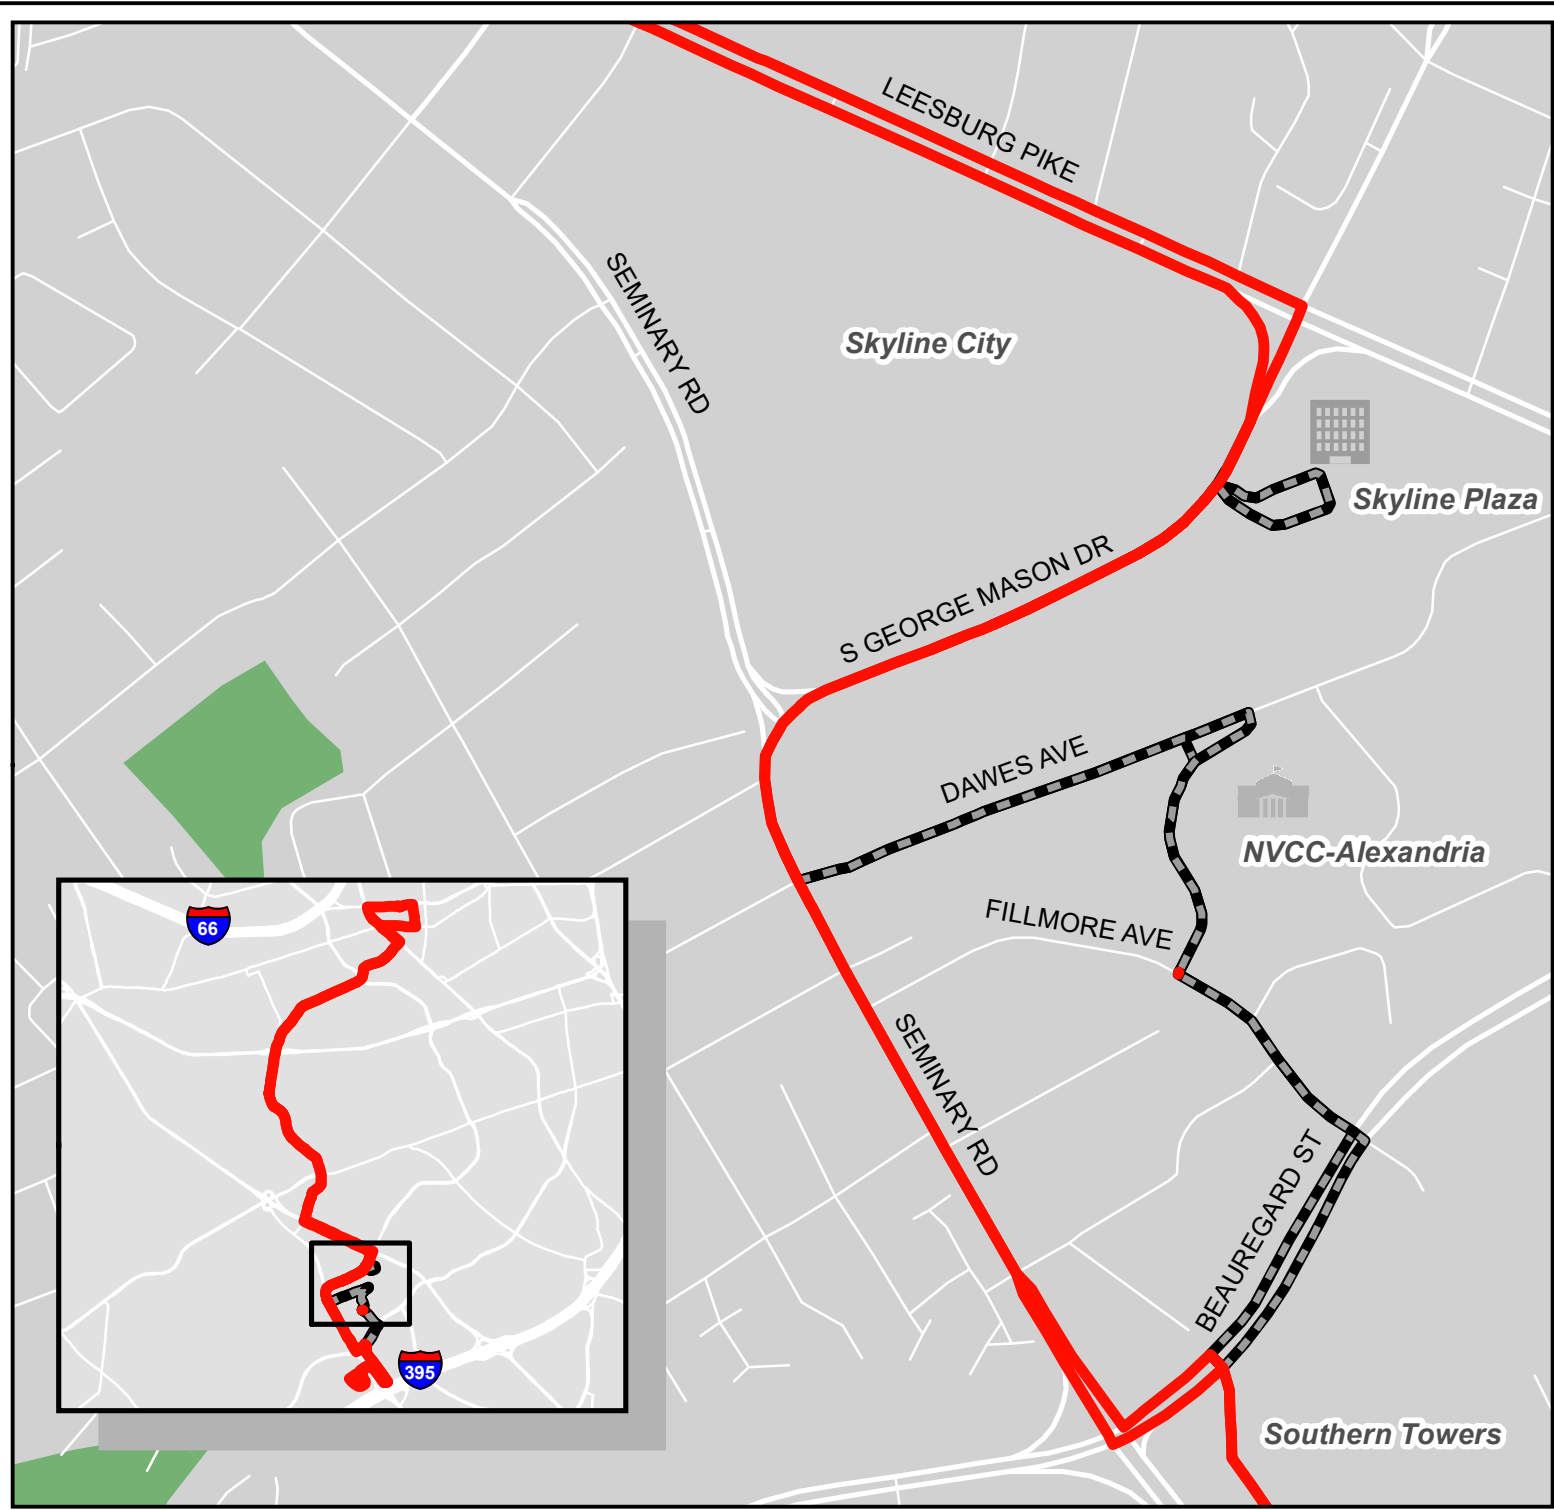

# Metrobus Snow Detour Map

**25B**

Carlin Springs Rd

## Legend

-  25B Snow Detour
-  Not Served During Snow

WINTER 2023-2024